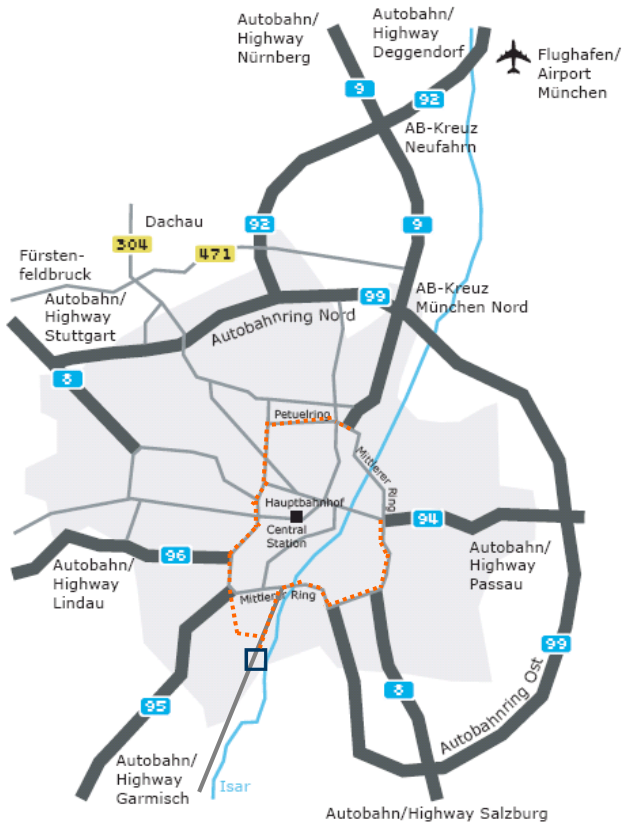

# How to find us

To get to ID-Consult drive on the „Mittleren Ring“ coming from the east crossing the Isar river into the “Brudermühltunnel”. In the tunnel you take the right way out (B11). At the light after the tunnel turn left. Now you are in „Plinganser Straße“, which turns into the „Wolfratshausener Straße“ and leads you directly to Solln.

Coming from the west please follow the „Mittleren Ring“. Then turn to “Garmisch” (A95) drive to „Aidenbachstraße“ turn left into „Siemensallee“ and go on until „Wolfratshausener Straße“ (the end of „Siemensallee“). Here (traffic light) you turn right to Solln.

At the beginning of Solln turn left at the first bigger crossing with a traffic light (Dresdner Bank) into “Friedastraße”. At the next crossing you reach Irmgardstraße number 1. Do not pass the railway-bridge.

You can find parking spaces in the streets nearby.

From the S-Bahn (suburban train S7 or S27) get off of the train against the driving direction. In the underpass take the right way and follow the „Friedastraße“ to „Irmgardstraße“. (3 minutes walk)