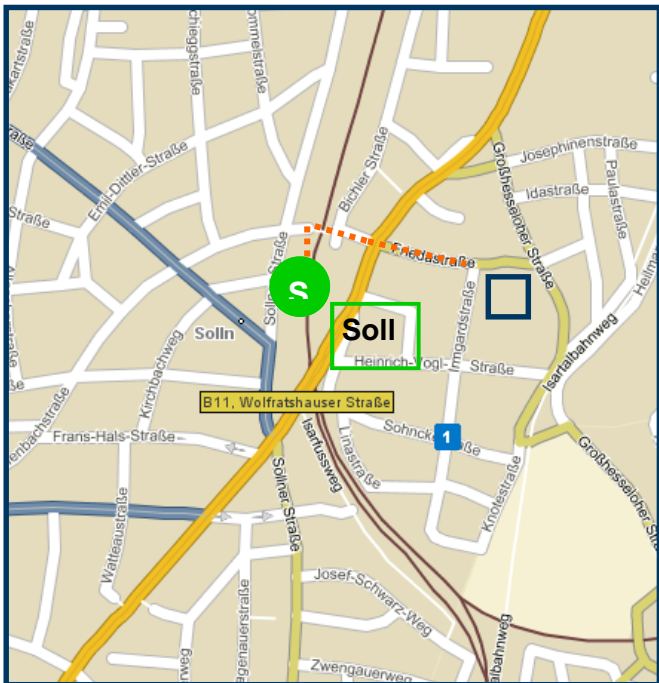

# How to find us

To get to ID-Consult drive on the „Mittleren Ring“ coming from the east crossing the Isar river into the “Brudermühltunnel”. In the tunnel you take the right way out (B11). At the light after the tunnel turn left. Now you are in „Plinganser Straße“, which turns into the „Wolfratshausener Straße“ and leads you directly to Solln.

Coming from the west please follow the „Mittleren Ring“. Then turn to “Garmisch” (A95) drive to „Aidenbachstraße“ turn left into „Siemensallee“ and go on until „Wolfratshausener Straße“ (the end of „Siemensallee“). Here (traffic light) you turn right to Solln.

At the beginning of Solln turn left at the first bigger crossing with a traffic light (Dresdner Bank) into “Friedastraße”. At the next crossing you reach Irmgardstraße number 1. Do not pass the railway-bridge.

You can find parking spaces in the streets nearby.

From the S-Bahn (suburban train S7 or S27) get off of the train against the driving direction. In the underpass take the right way and follow the „Friedastraße“ to „Irmgardstraße“. (3 minutes walk)